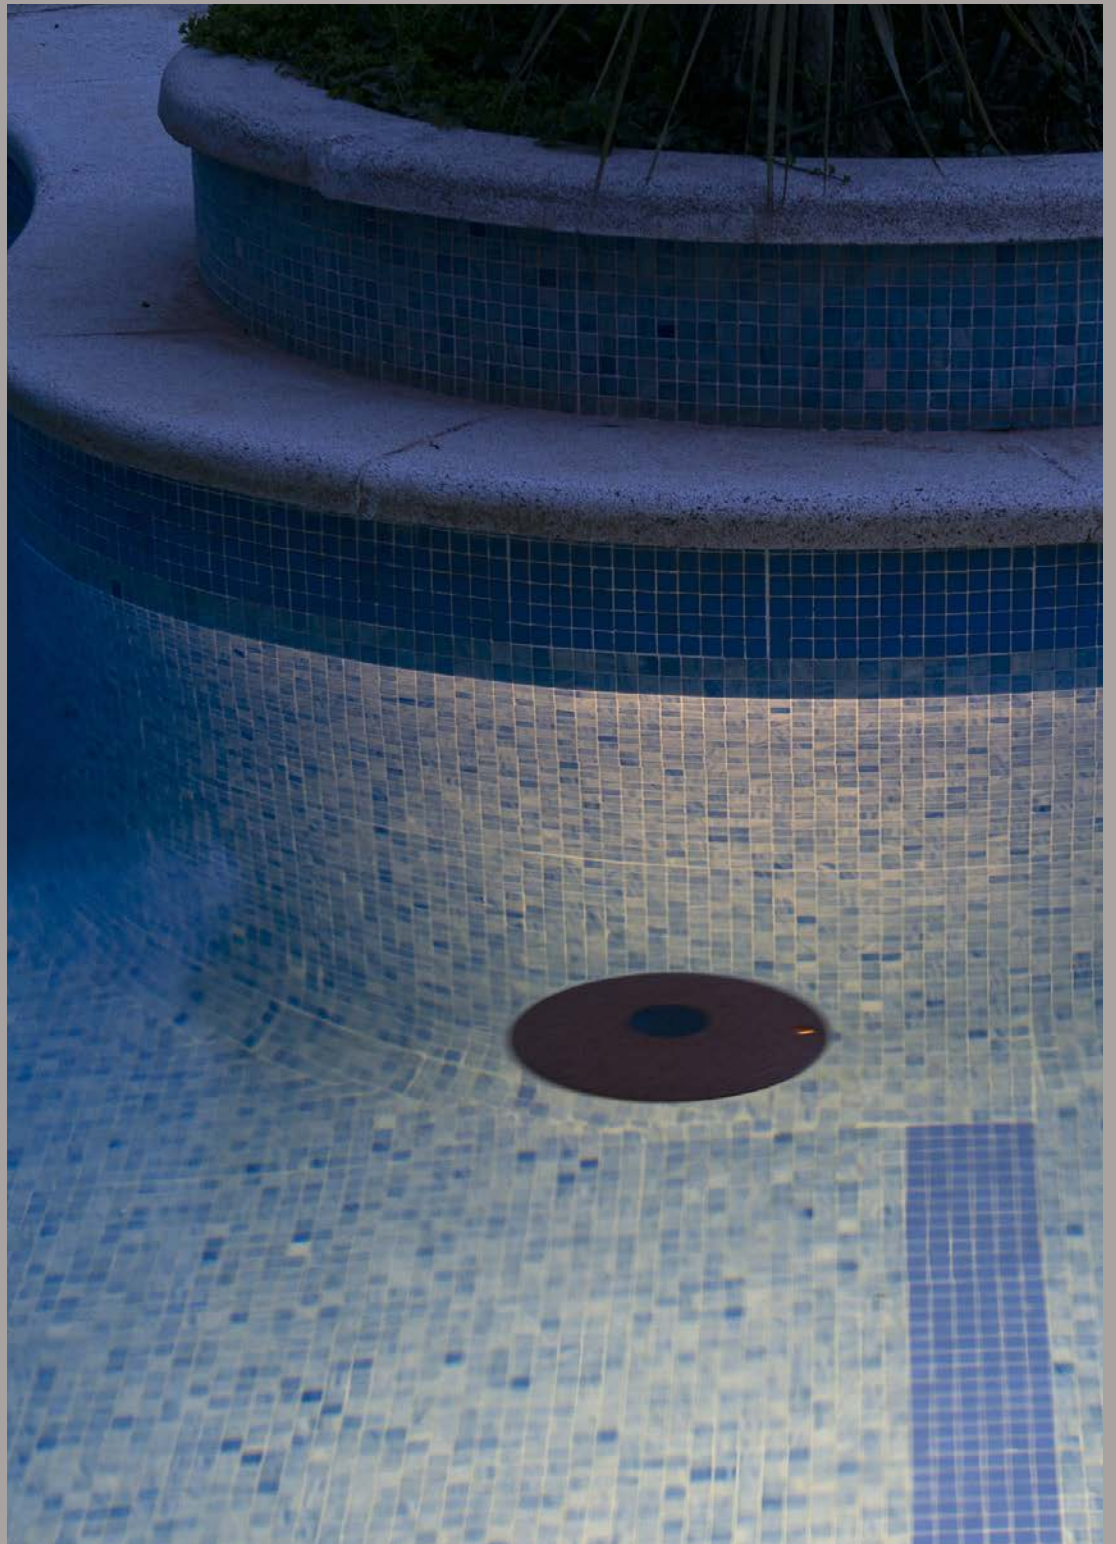

LOTUS

calma.

LOTUS

Lotus transforms water into light. On warm summer nights, it offers the almost magical experience of immersing yourself in liquid light.

The point from which light emanates is almost imperceptible, using water to spread it homogeneously. Lotus tries to be invisible, conquering the water with its warm and subtle light.

DESIGN:
PETE SANS

DESIGN: PETE SANS

LOTUS

Floating pool lamp, with a D400 compacted cork base, which incorporates an IP65 bulb with induction charging battery (included) without the need for external cables. Supplied with wall mount, to store after normal use

SIZE	REF. 712	
DIAMETER	31,5 CM	13"
HEIGHT	5,5 CM	2"
N.W.	0,35 kg	

MATERIALS/COLOURS

STRUCTURE

corcho 81
cork 81

UN/BOX:	1/1
BOX SIZE:	35X35X8 cm
VOL:	0,09 m ³
G.W.:	0,4 kg

MEDITERRANEAN
OUTDOOR FURNITURE
ALT EMPORDÀ. GIRONA