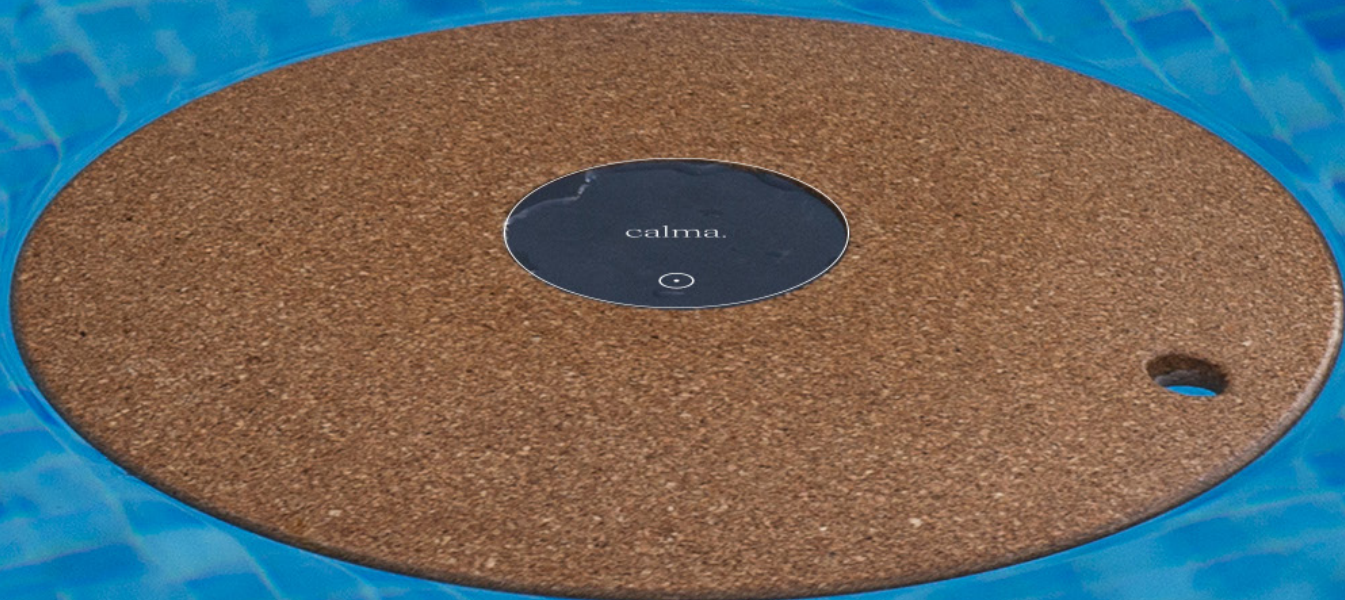

MEDITERRANEAN
OUTDOOR FURNITURE
ALT EMPORDÀ. GIRONA

AVDA. EUROPA 22
POLÍGON INDUSTRIAL
EMPORDÀ INTERNACIONAL
17469 VILAMALLA-SPAIN

CONTACT
T.+34 972 52 70 89
INFO@CALMA.CAT
CALMAOUTDOOR.COM

INSTAGRAM:
@CALMAOUTDOOR
#LIFEWITHCALMA

calma.