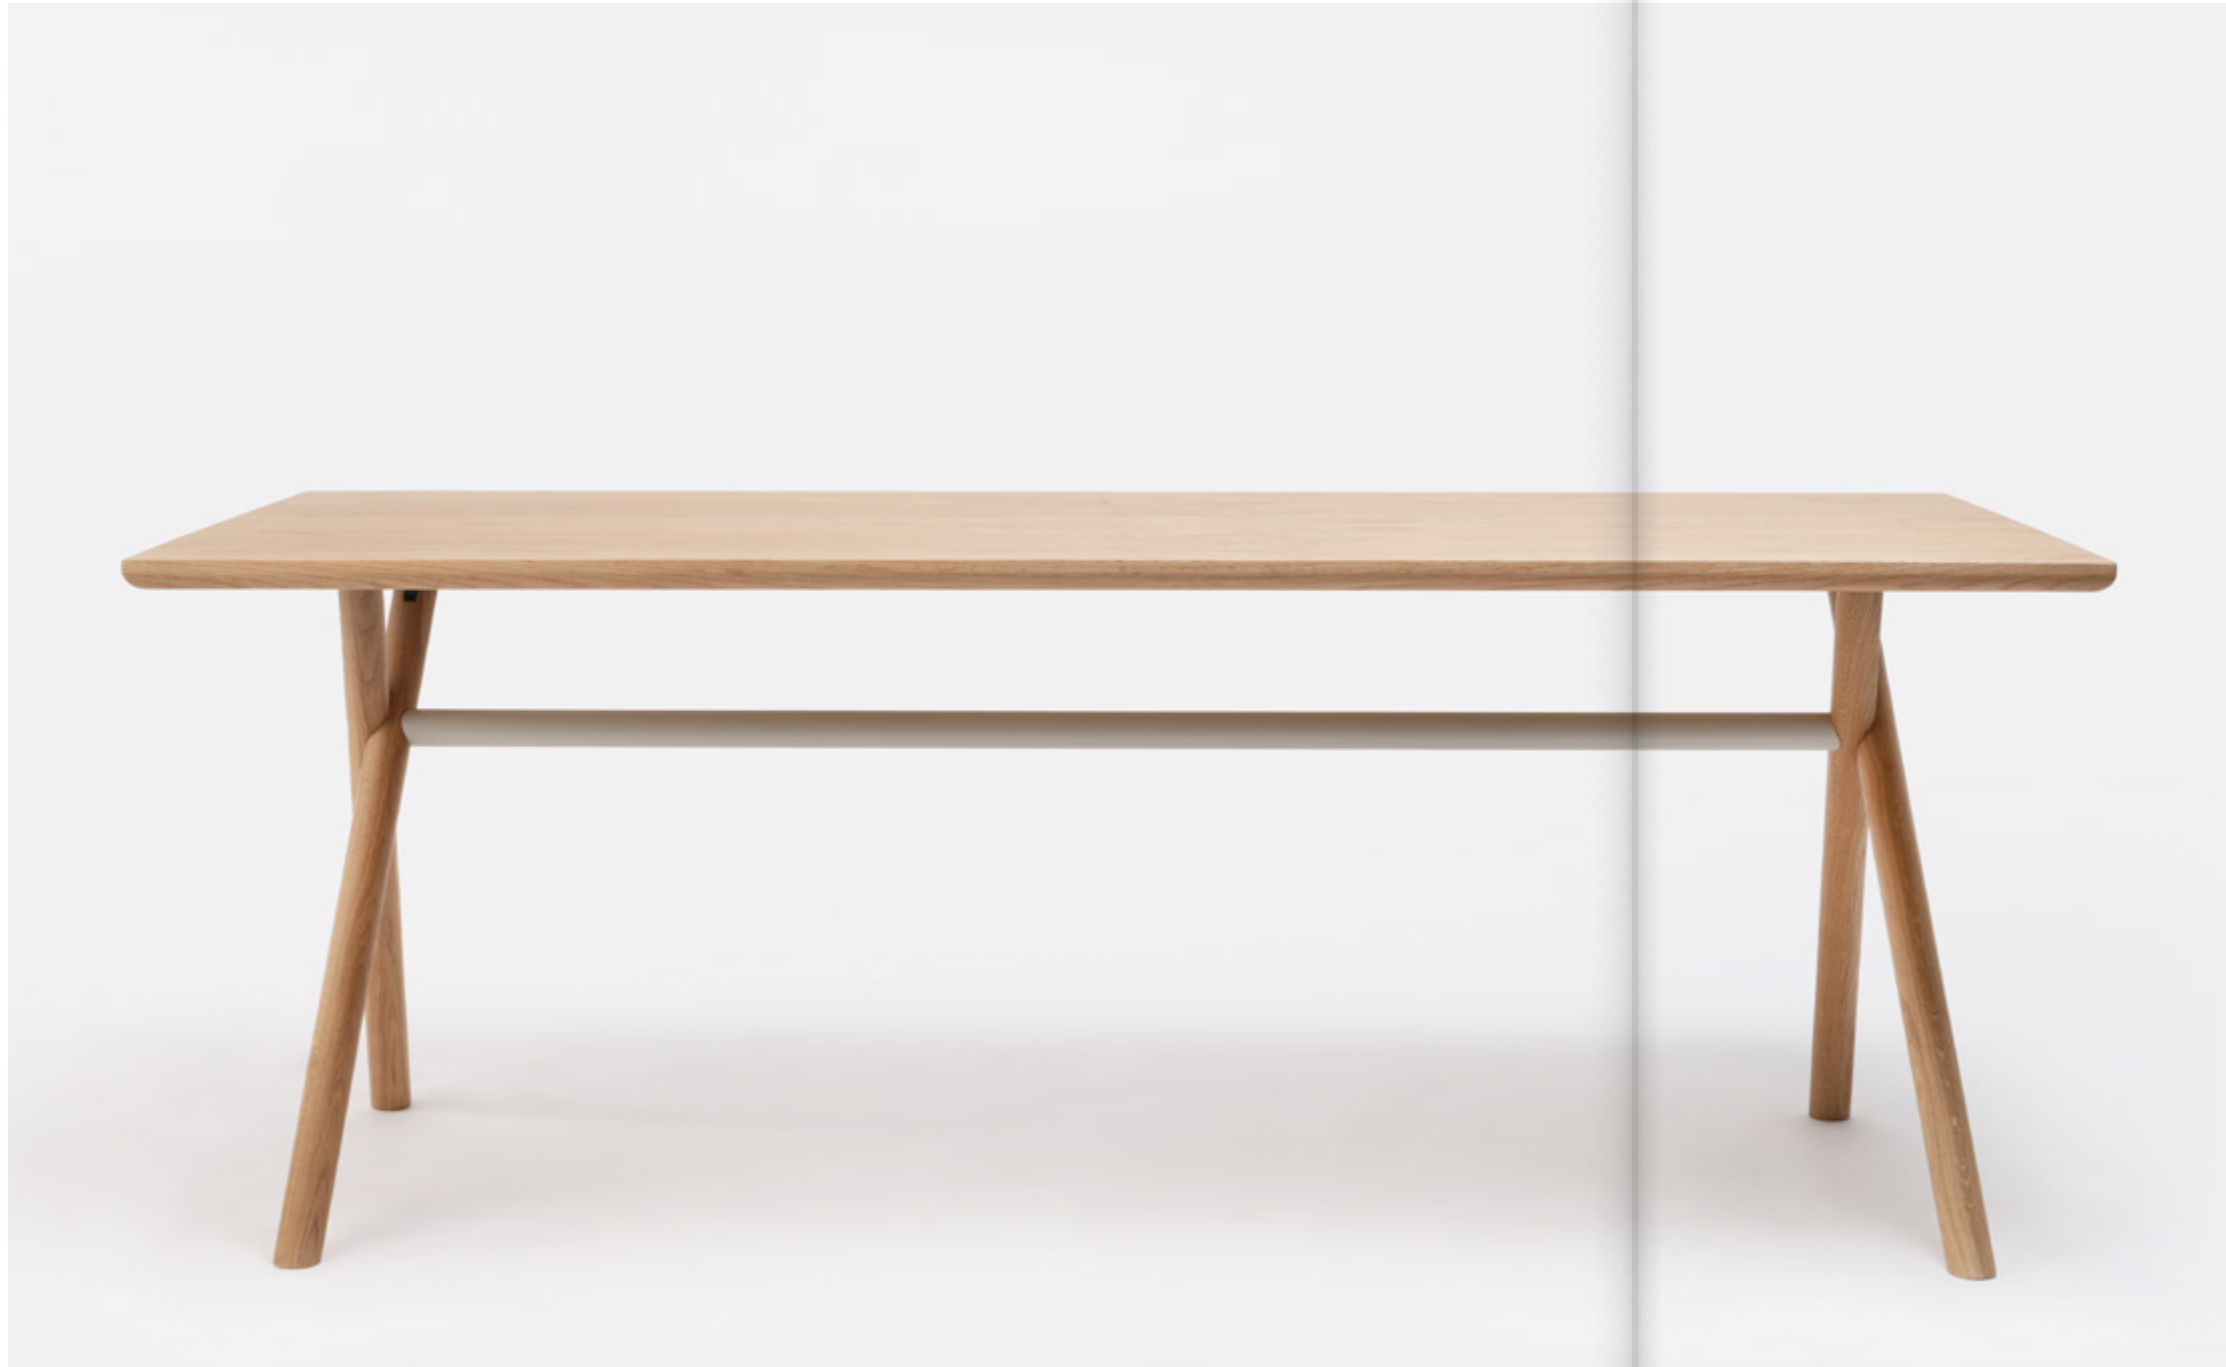

BAI CHAIR

BAI SLED

BAI SWIVEL

BAI SWIVEL WITH CASTORS

BAI WOOD

BAI DESK

BAI TABLE WOOD

BAI TABLE STEEL

SBAIBP BAI CHAIR

SBAIBP BAI CHAIR

SBAIPEP BAI CHAIR POLYPROPYLENE

SBAIPEGPTA BAI CHAIR POLYPROPYLENE WITH SEAT PAD

SBAIBP BAI WOOD

SBAITEPGTK BAI SLED WITH SEAT PAD

SBAIGREP BAI SWIVEL WITH CASTORS
POLYPROPYLENE

SBAIGCEPTA BAI SWIVEL COMBI

SBAIGCEPTA BAI SWIVEL COMBI

MBAI200ERBRB BAI TABLE WOOD

MBAI200EPORA BAI TABLE STEEL

MBAI200EPORA BAI TABLE STEEL

TECHNICAL SPECIFICATIONS

BAI CHAIR

DIMENSIONS
 HEIGHT: 780 MM / 450 MM
 WIDTH: 660 MM
 DEPTH: 530 MM
 + OPTION: OUTDOOR

BAI WOOD

DIMENSIONS
 HEIGHT: 780 MM / 450 MM
 WIDTH: 600 MM
 DEPTH: 530 MM

BAI SLED

DIMENSIONS
 HEIGHT: 780 MM / 450 MM
 WIDTH: 600 MM
 DEPTH: 530 MM
 + OPTION: OUTDOOR

BAI SWIVEL

DIMENSIONS
 HEIGHT: 780 MM / 450 MM
 WIDTH: 650 MM
 DEPTH: 650 MM