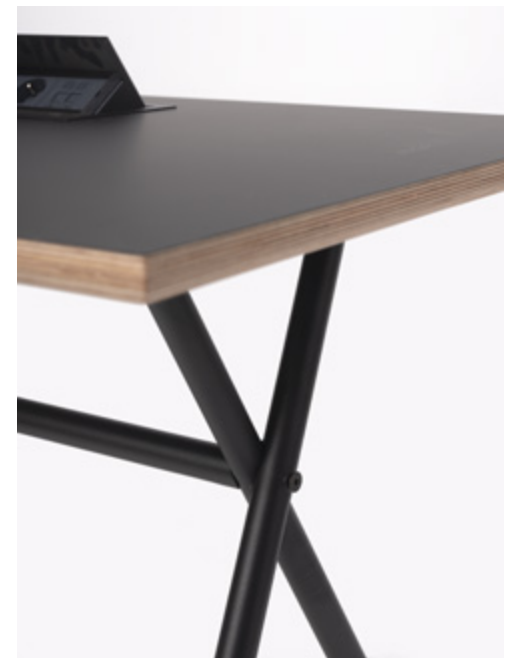

SBAIBP BAI CHAIR

SBAIBP BAI CHAIR

SBAIPEP BAI CHAIR POLYPROPYLENE

SBAIPEGPTA BAI CHAIR POLYPROPYLENE WITH SEAT PAD

SBAIBP BAI WOOD

SBAITEPGTK BAI SLED WITH SEAT PAD

SBAIGREP BAI SWIVEL WITH CASTORS
POLYPROPYLENE

SBAIGCEPTA BAI SWIVEL COMBI

SBAIGCEPTA BAI SWIVEL COMBI

MBAI200ERBRB BAI TABLE WOOD

MBAI200EPORA BAI TABLE STEEL

MBAI200EPORA BAI TABLE STEEL

TECHNICAL SPECIFICATIONS

BAI CHAIR

DIMENSIONS
 HEIGHT: 780 MM / 450 MM
 WIDTH: 660 MM
 DEPTH: 530 MM
 + OPTION: OUTDOOR

BAI WOOD

DIMENSIONS
 HEIGHT: 780 MM / 450 MM
 WIDTH: 600 MM
 DEPTH: 530 MM

BAI SLED

DIMENSIONS
 HEIGHT: 780 MM / 450 MM
 WIDTH: 600 MM
 DEPTH: 530 MM
 + OPTION: OUTDOOR

BAI SWIVEL

DIMENSIONS
 HEIGHT: 780 MM / 450 MM
 WIDTH: 650 MM
 DEPTH: 650 MM