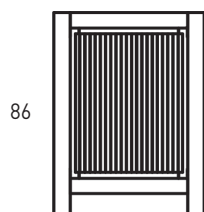

Cotton

Avio

Navy

Ceniza

VEGA DIMENSIONS

Vanity units

Depth 45cm

86