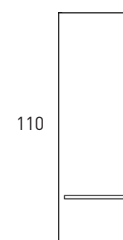

SCALA TECHNICAL

- Sides: 16mm chipboard
- Fronts: 19mm chipboard
- Finish: Laminates
- Hanger: Scarpi 4

Soft-Close doors

Soft-Close drawer

Full-extraction drawer

Textil drawer

SCALA FINISHES

Laminates

SCALA DIMENSIONS

Vanity units

Depth 45cm

60-80-100-120

60-80-100-120

Open tall unit

Depth 23cm

33

Tall unit

Depth 25cm

33

33

34,5