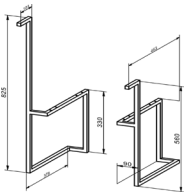

Depth 45cm

60-80-100-120

60-80-100-120

Open tall unit

Depth 23cm

33

Tall unit

Depth 25cm

33

33

34,5

Accessories

Metallic bench

Metallic bench for towel

Stool

Shelf