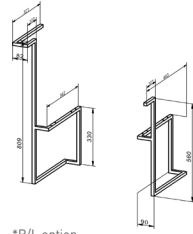

Depth 45cm

60-80-100-120

60-80-100-120

Open tall unit

Depth 23cm

33

Tall unit

Depth 25cm

33

33

34,5

Accessories

Metallic bench

Metallic bench for towel

Stool

Shelf