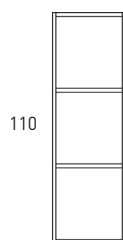

SCALA TECHNICAL

- Sides: 16mm chipboard
- Fronts: 19mm chipboard
- Finish: Laminates
- Hanger: Scarpi 4

Soft-Close doors

Soft-Close drawer

Full-extraction drawer

Textil drawer

SCALA FINISHES

Laminates

Depth 45cm

60-80-100-120

60-80-100-120

Open tall unit

Depth 23cm

33

Tall unit

Depth 25cm