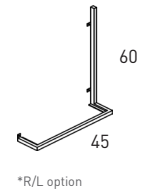

Depth 45cm

60-80-100-120

60-80-100-120

Open tall unit

Depth 23cm

33

Tall unit

Depth 25cm

33

33

34,5

Accessories

Metallic bench

Metallic bench for towel

Stool

Shelf