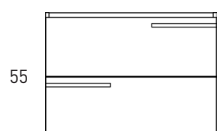

SCALA TECHNICAL

- Sides: 16mm chipboard
- Fronts: 19mm chipboard
- Finish: Laminates
- Hanger: Scarpi 4

Soft-Close doors

Soft-Close drawer

Full-extraction drawer

Textil drawer

SCALA FINISHES

Laminates

Abedul

Crudo

Terra

Quarzo

Musgo

B-soul

SCALA DIMENSIONS

Vanity units

Depth 45cm

60-80-100-120

60-80-100-120

Open tall unit

Depth 23cm

33

Tall unit

Depth 25cm