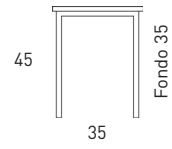

Depth 45cm

60-80-100-120

60-80-100-120

Open tall unit

Depth 23cm

33

Tall unit

Depth 25cm

33

33

34,5

Accessories

Metallic bench

Metallic bench for towel

Stool

Shelf