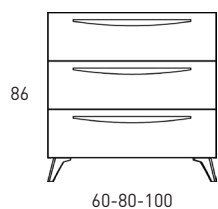

## ARCO TECHNICAL

- Sides: 16mm chipboard
- Fronts: 19mm chipboard
- Finishes: Matt lacquered
- Hanger: Scarpi 4

Soft-Close doors

Soft-Close drawers

Full-extraction

Textil drawer

## ARCO DIMENSIONS

### Vanity units

Depth 45cm

### Tall unit

Depth 27cm  
Reversible