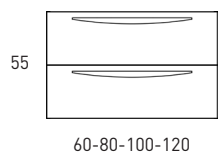

## ARCO TECHNICAL

- Sides: 16mm chipboard
- Fronts: 19mm chipboard
- Finishes: Matt lacquered
- Hanger: Scarpi 4

Soft-Close doors

Soft-Close drawers

Full-extraction

Textil drawer

## ARCO DIMENSIONS

### Vanity units

Depth 45cm

### Tall unit

Depth 27cm  
Reversible