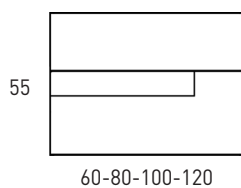

Crudo

Canela

GLASS

Nieve

Tórtora

Gris

Negro

VISION DIMENSIONS

Vanity units

Depth 45cm

Storage units

Depth 27cm