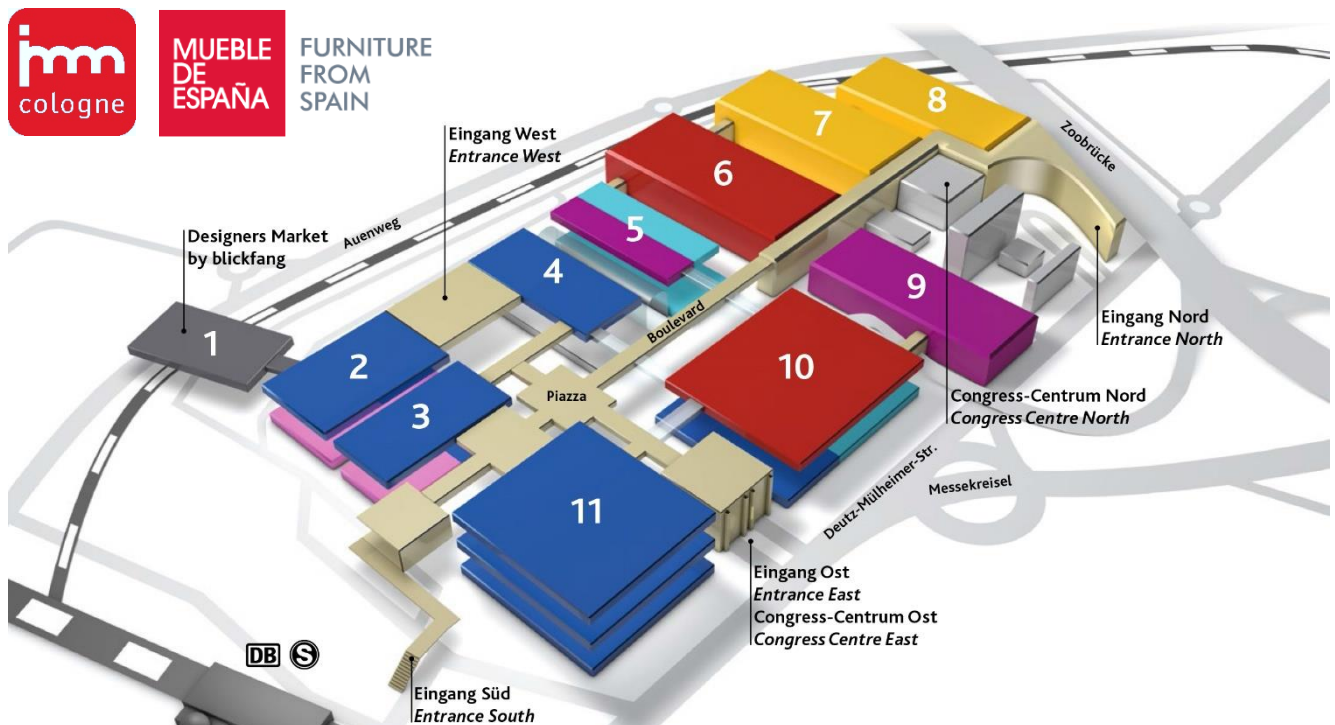

## Spanish exhibiting brands

ACOMODEL | Hall 6.1 C057  
 CARMENES | Hall 3.2 D031  
 DISCALSA | Hall 10.1 C031  
 ECUS | Hall 9.1 A020  
 FAMA | Hall 6.1 C080  
 GAN by GANDIA BLASCO | Hall 2.2 L010  
 INCLASS | Hall 2.2 L018  
 iSimar | Hall 10.1 D022  
 JULIA GRUP | Hall 7.1 C023  
 KETTAL | Hall 3.2 E020

MOBLIBERICA | Hall 10.1 D016  
 MUSOLA | Hall 10.1 D016  
 NOVOCUADRO | Hall 10.1 D027  
 PLM DESIGN BARCELONA | Hall 10.1 F030  
 POINT | Hall 2.2 L024  
 SALCEDO | 7.1 A008  
 SINTALA | 4.2 C014  
 TRASMAN PENEDES | Hall 8.1 B013  
 TREKU | Hall 3.2 D034  
 VONDOM | Hall 2.2 H011